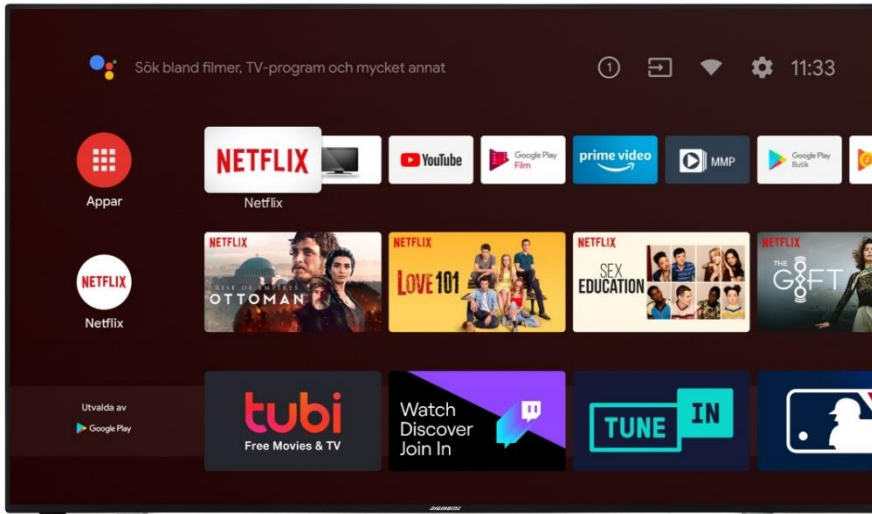

Smart TV

COM HEM

CABLE HD

READY

Stofa: approved

youSee ready

Chromecast built-in

HDR High Dynamic Range

WORKS WITH alexa

prime video

GET IT ON Google Play

32" HD ANDROID SMART TV WITH BUILT-IN WIFI, BLUETOOTH AND CHROMECAST
ANDROID SMART-TV WITH PREINSTALLED CONTENT OF NETFLIX 4K, AMAZON PRIME VIDEO, YOUTUBE ETC